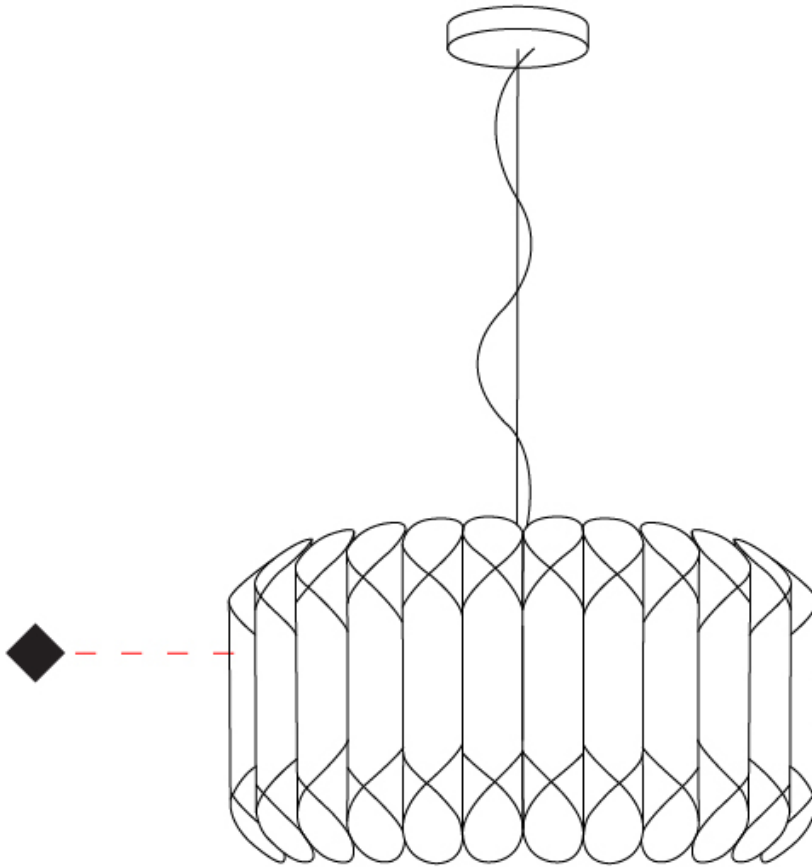

LOUISE SUSPENSION

D61056-

PROJECT _____

TYPE _____

SPECIFIER _____

QUANTITY _____

DATE _____

D