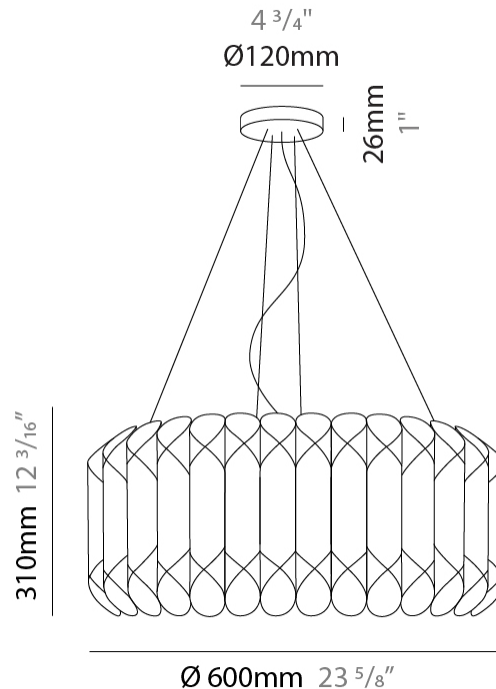

PROJECT	_____
TYPE	_____
SPECIFIER	_____
QUANTITY	_____
DATE	_____

LOUISE SUSPENSION

D61058-

base number   Finish
Options

1. To build a product code in our configurator select the specify button on the base model # product page
2. To build a manual product code on this datasheet choose from the options listed below in blue font and add the suffix to the base model #

GENERAL

Series: Louise _____
Partner: Linea Zero _____
Division: Design _____
Installation: Suspension _____
Product Type: Pendant _____
Mounting Location: Ceiling _____

PHYSICAL

Shape: Drum _____
Diameter (mm): 600 _____
Diameter (in): 23 ⁵/₈ _____
Height (mm): 310 _____
Height (in): 12 ³/₁₆ _____
Max. Overall Height (mm): 1900 _____
Max. Overall Height (in): 74 ¹³/₁₆ _____
Diffuser: Polilux™ Shade - See Finish Options _____
Fixture Finish: WHI / SIL / NGD / COP / PKM _____
Fixture Material: Polilux™/ Metal holder _____
Primary Material: Non-Static Polilux _____

ELECTRICAL

Number of Lamps: 3 _____
Lamp Type: LED Retrofit _____
Bulb Included: Bulb Not Included _____
Max. Wattage Per Lamp (W): 7 _____
Lamp Base: E26 _____
Input Voltage (V): 120 _____
Upon Request: 277Vac / GU24 _____

LED

OPTICAL

RATINGS AND CERTIFICATIONS

Certified By: Certified for North American Standards _____
IP rating: IP20 _____