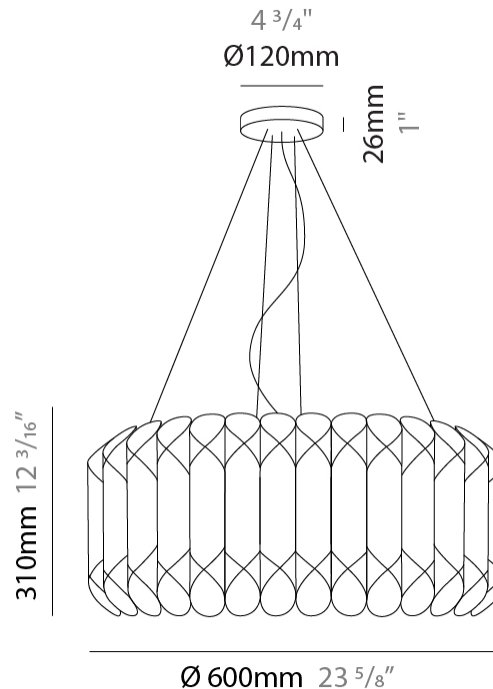

PROJECT	_____
TYPE	_____
SPECIFIER	_____
QUANTITY	_____
DATE	_____

LOUISE SUSPENSION

D61057-

base number   Finish
Options

1. To build a product code in our configurator select the specify button on the base model # product page
2. To build a manual product code on this datasheet choose from the options listed below in blue font and add the suffix to the base model #

GENERAL

Series: Louise _____
Partner: Linea Zero _____
Division: Design _____
Installation: Suspension _____
Product Type: Pendant _____
Mounting Location: Ceiling _____

PHYSICAL

Shape: Drum _____
Diameter (mm): 600 _____
Diameter (in): 23 ⁵/₈ _____
Height (mm): 310 _____
Height (in): 12 ³/₁₆ _____
Max. Overall Height (mm): 1900 _____
Max. Overall Height (in): 74 ¹³/₁₆ _____
Diffuser: Polilux™ Shade - See Finish Options _____
Fixture Finish: WHI / SIL / NGD / COP / PKM _____
Fixture Material: Polilux™/ Metal holder _____
Primary Material: Non-Static Polilux _____

ELECTRICAL

Number of Lamps: 1 _____
Lamp Type: LED Retrofit _____
Bulb Included: Bulb Not Included _____
Max. Wattage Per Lamp (W): 7 _____
Lamp Base: E26 _____
Input Voltage (V): 120 _____
Upon Request: 277Vac / GU24 _____

LED

OPTICAL

RATINGS AND CERTIFICATIONS

Certified By: Certified for North American Standards _____
IP rating: IP20 _____