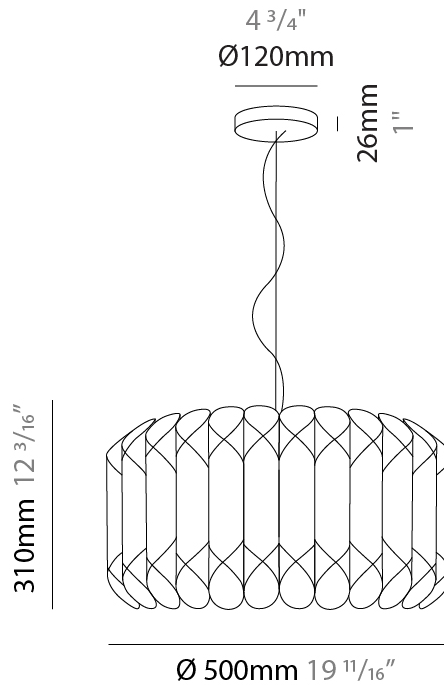

LOUISE SUSPENSION

D61056-

base number   Finish
Options

1. To build a product code in our configurator select the specify button on the base model # product page
2. To build a manual product code on this datasheet choose from the options listed below in blue font and add the suffix to the base model #

GENERAL

Series: Louise
Partner: Linea Zero
Division: Design
Installation: Suspension
Product Type: Pendant
Mounting Location: Ceiling

PHYSICAL

Shape: Drum
Diameter (mm): 500
Diameter (in): 19 ¹¹/₁₆
Height (mm): 310
Height (in): 12 ³/₁₆
Max. Overall Height (mm): 1900
Max. Overall Height (in): 74 ¹³/₁₆
Diffuser: Polilux™ Shade - See Finish Options
Fixture Finish: WHI / SIL / NGD / COP / PKM
Fixture Material: Polilux™/ Metal holder
Primary Material: Non-Static Polilux

ELECTRICAL

Number of Lamps: 1
Lamp Type: LED Retrofit
Bulb Included: Bulb Not Included
Max. Wattage Per Lamp (W): 7
Lamp Base: E26
Input Voltage (V): 120
Upon Request: 277Vac / GU24

LED

OPTICAL

RATINGS AND CERTIFICATIONS

Certified By: Certified for North American Standards
IP rating: IP20

PROJECT	_____
TYPE	_____
SPECIFIER	_____
QUANTITY	_____
DATE	_____