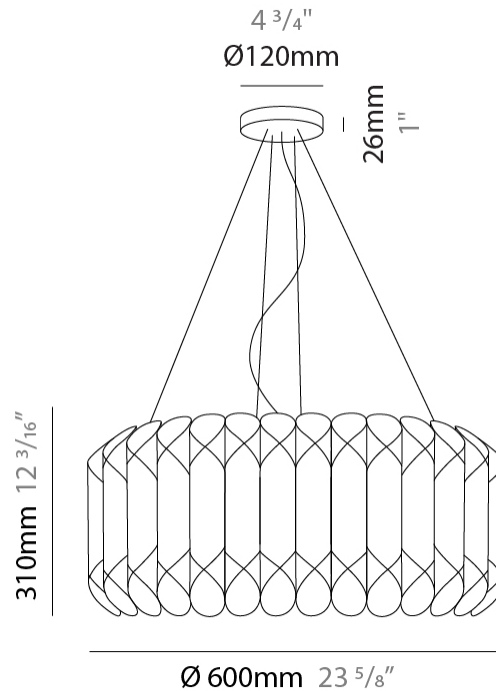

PROJECT	_____
TYPE	_____
SPECIFIER	_____
QUANTITY	_____
DATE	_____

LOUISE SUSPENSION

D61059-

base number   Finish
Options

1. To build a product code in our configurator select the specify button on the base model # product page
2. To build a manual product code on this datasheet choose from the options listed below in blue font and add the suffix to the base model #

GENERAL

Series: Louise _____
Partner: Linea Zero _____
Division: Design _____
Installation: Suspension _____
Product Type: Pendant _____
Mounting Location: Ceiling _____

PHYSICAL

Shape: Drum _____
Diameter (mm): 600 _____
Diameter (in): 23 ⁵/₈ _____
Height (mm): 310 _____
Height (in): 12 ³/₁₆ _____
Max. Overall Height (mm): 1900 _____
Max. Overall Height (in): 74 ¹³/₁₆ _____
Diffuser: Polilux™ Shade - See Finish Options _____
Fixture Finish: WHI / SIL / NGD / COP / PKM _____
Fixture Material: Polilux™/ Metal holder _____
Primary Material: Non-Static Polilux _____

ELECTRICAL

Number of Lamps: 5 _____
Lamp Type: LED Retrofit _____
Bulb Included: Bulb Not Included _____
Max. Wattage Per Lamp (W): 7 _____
Lamp Base: E26 _____
Input Voltage (V): 120 _____
Upon Request: 277Vac / GU24 _____

LED

OPTICAL

RATINGS AND CERTIFICATIONS

Certified By: Certified for North American Standards _____
IP rating: IP20 _____