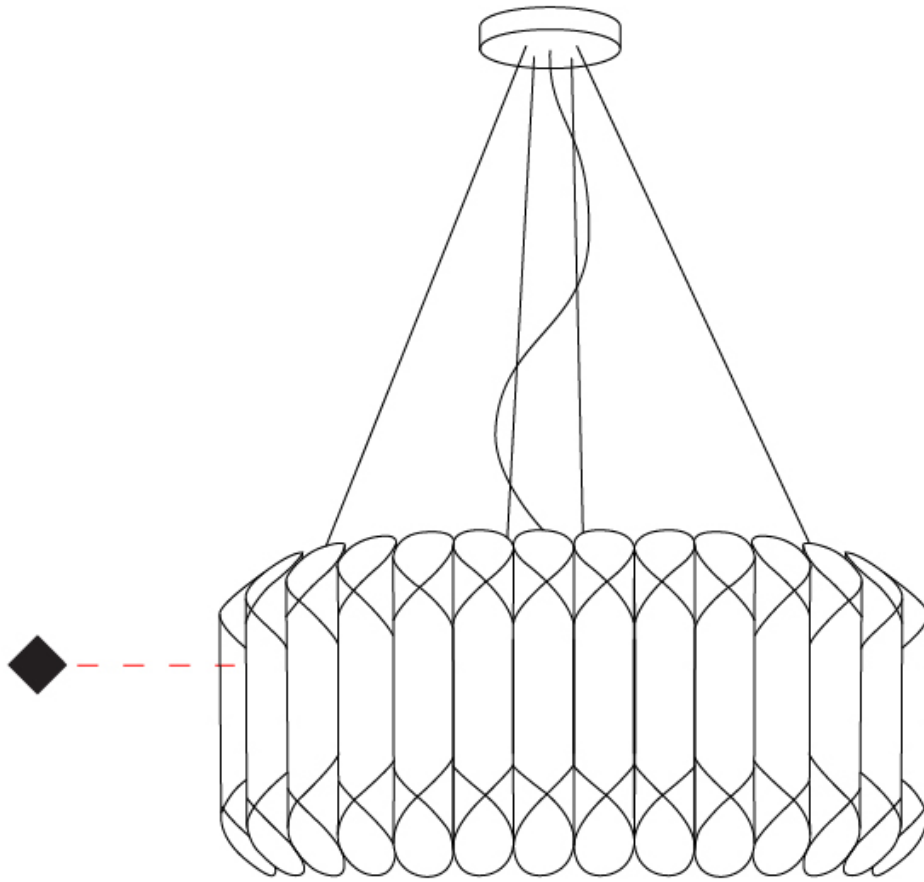

LOUISE SUSPENSION

D61058-

PROJECT	_____
TYPE	_____
SPECIFIER	_____
QUANTITY	_____
DATE	_____

D